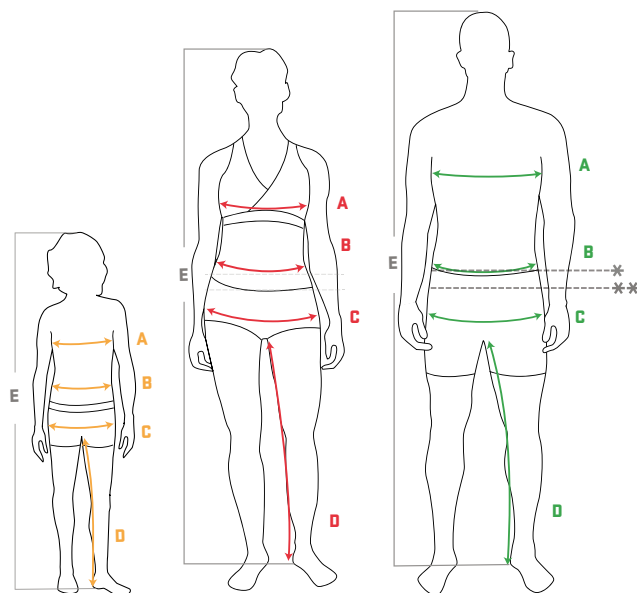

CHILDREN'S SIZES

Centimetre size	104	116	128	140	152	164
Age	4	6	8	10	12	14
A Chest	55	58	62	67	73	79
B Waist	52	54	55	56	63	66
C Hips	58	62	66	72	79	85
D Inside leg	40	48	56	63	70	77